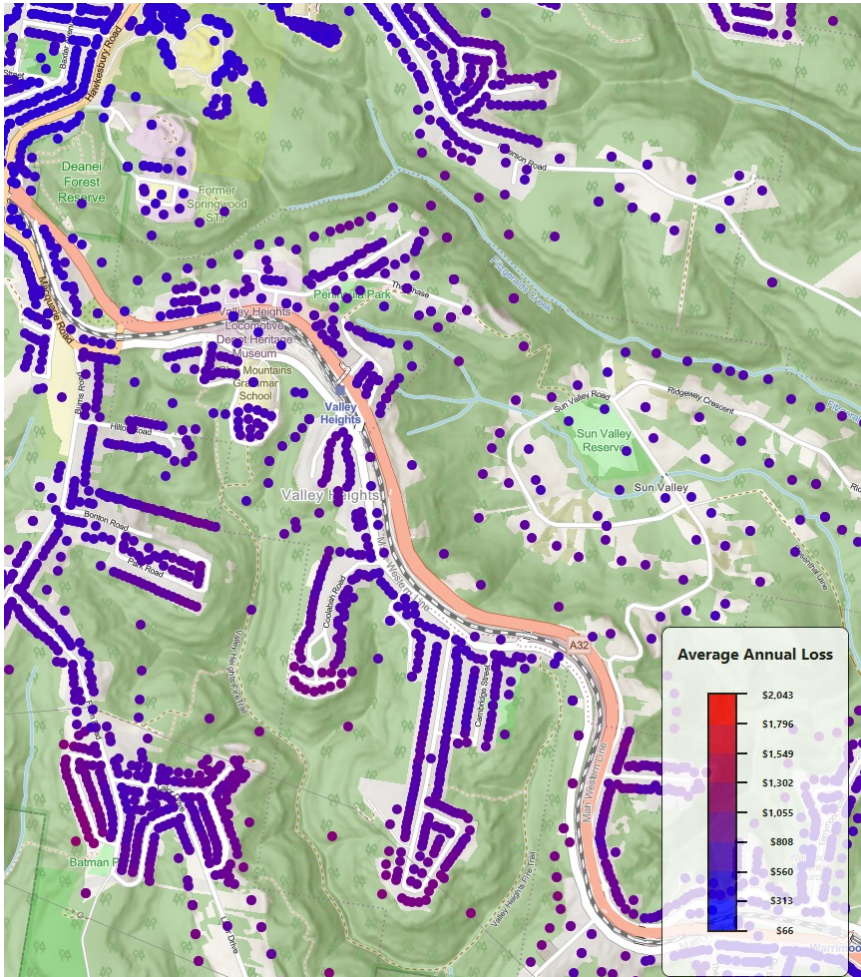

**HailAUS**

**FireAUS**

**FloodAUS**

**CyclAUS**

**QuakeAUS**

**QuakeNZ**

# FireAUS 4.0 Oasis Integration

- Hazard
  - Built using the MODIS burnt area product and Machine Learning
  - Stochastic fire ignitions (50,000 simulation years)
  - Dynamic fire propagation accounting for weather, topography and built-environment
  - High resolution hazard (1km)
- Damage
  - Detailed address level loss data collected over an extended period
  - High resolution damage simulation (100m)
- Extra
  - Future climate analysis (RCPs and SSPs)
  - Peril correlation on event sets